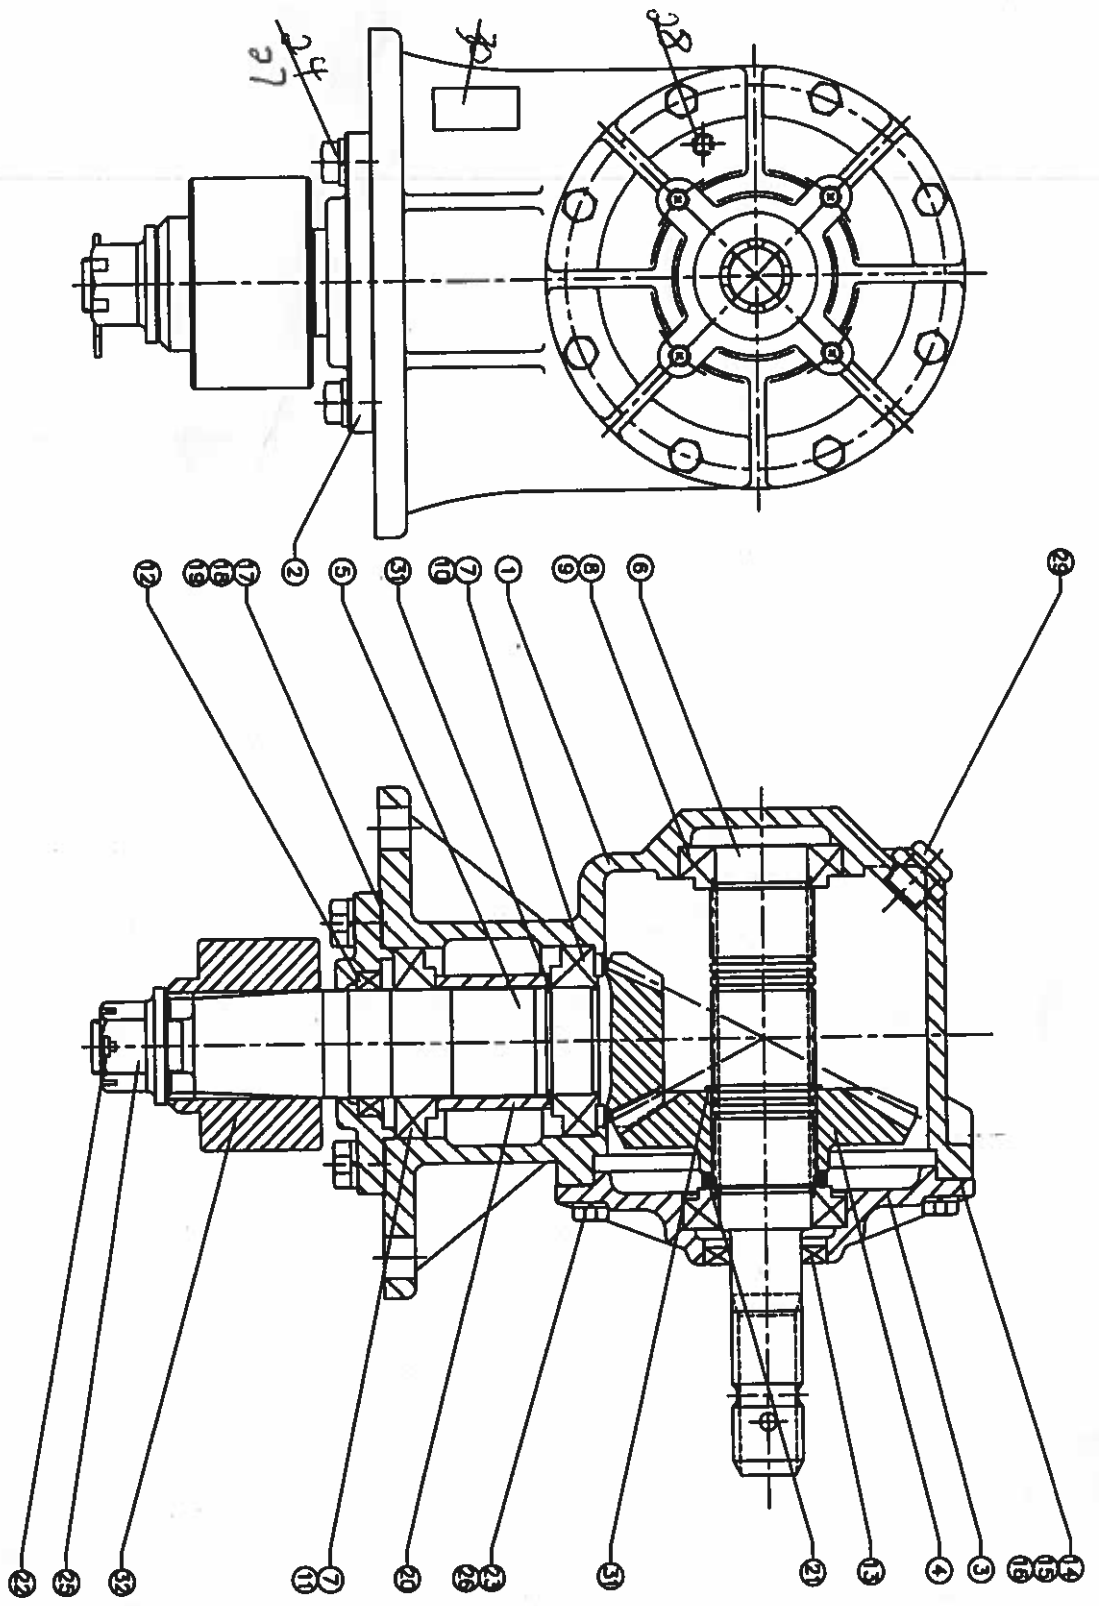

CONFIRMED BY THE CUSTOMER
 ON THE DRAWING
 DATE: 11/11/03
 BY: [Signature]
 PART NO. 25-250402-Y

*Southern
 PRIDE
 Right Box*

60hp 1 to 1.93 spline

CONFIRMED 9730-900316-S

QTY.	PART #	DESCRIPTION
1	2100001	BLADE HUB
2	2000003	RETAINING RING
1	1000228	L.O. TAG
1	1400333	PLUG-ORING BALL, 1/2"-1.625"
1	140017	PLUG-ORING, 1/2"-27NPTF
4	1300003	LOCK WASHER 1/2"
8	1300002	LOCK WASHER 3/8"
1	1200000	NUT
4	241100002	WASHER 1/2"-1.625 1/2"
6	231100001	WASHER 3/8"-1.625 1/2"
1	1000001	SCOTTER PIN, 5x50
1	0900005	SPACER
1	0900001	SPACER
1	070145	1-A/R/GASSET, 0.10mm
1	070144	1-A/R/GASSET, 0.15mm
1	070143	1-A/R/GASSET, 0.20mm
1	070142	1-A/R/GASSET, 0.10mm
1	070141	1-A/R/GASSET, 0.15mm
1	070140	1-A/R/GASSET, 0.20mm
1	0900005	SEAL, INPUT
1	0900004	SEAL, OUTPUT
1	0900018	BEARING CAP-362
1	0900014	BEARING CAP-362A
2	0900013	BEARING CAP-L4603014
2	0900012	BEARING CONE-L4603014
2	0900008	BEARING CONE-368
1	0900138	SHAFT, INPUT
1	0900135	SHAFT, 1ST
1	0300034	GEAR, 2ST
1	0200182	CAP THROUGH
1	0200006	CAP, OUTPUT
1	1000012	HOLDSING
1	1000011	HOLDSING
1	1000010	HOLDSING

OMNI GEAR

TITLE ASSEMBLY
 RC-81 SERIES
 (1:1.50)

SCALE: 25-250402-Y
 NTS
 250402